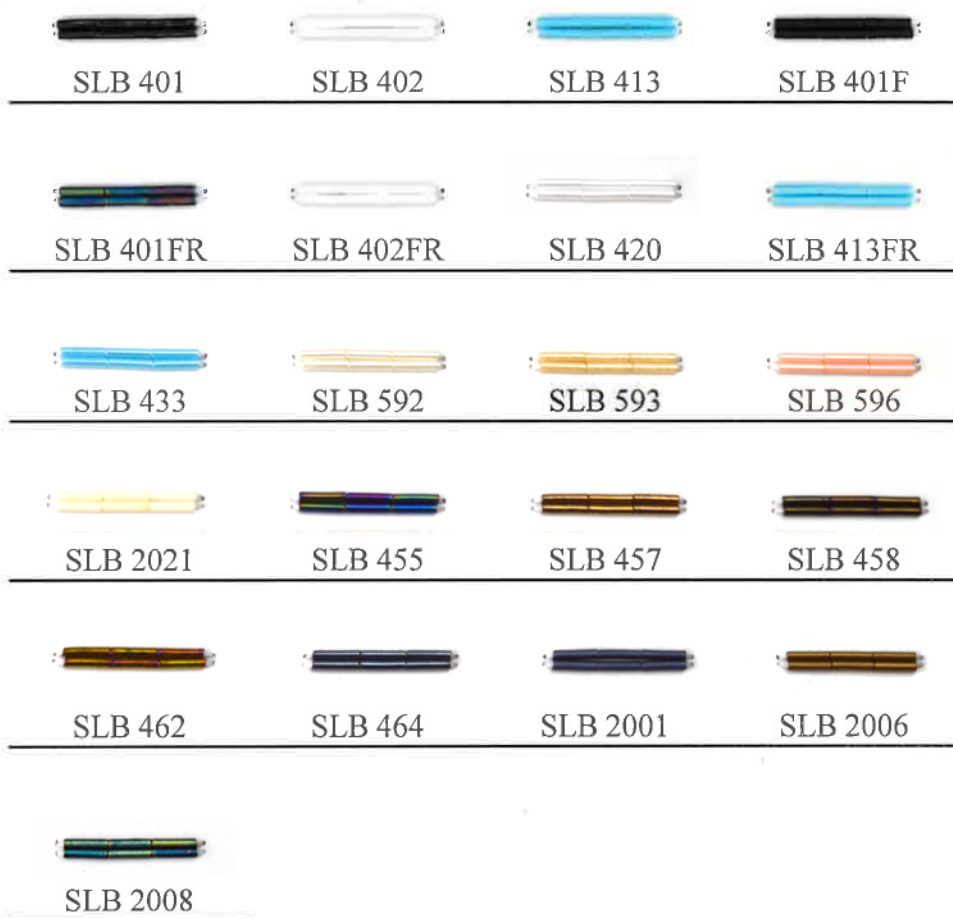

MIYUKI BEADS SAMPLE CARD

No. TE-52

GLASS BEADS

Slender Bugle (SLB)

Size

Colour

Slight deviations in colors and sizes are allowed.

GLASS BEADS

Rectangle Beads (RB)

4x9 mm

Slight Deviations in colors and sizes are allowed.
MADE IN JAPAN