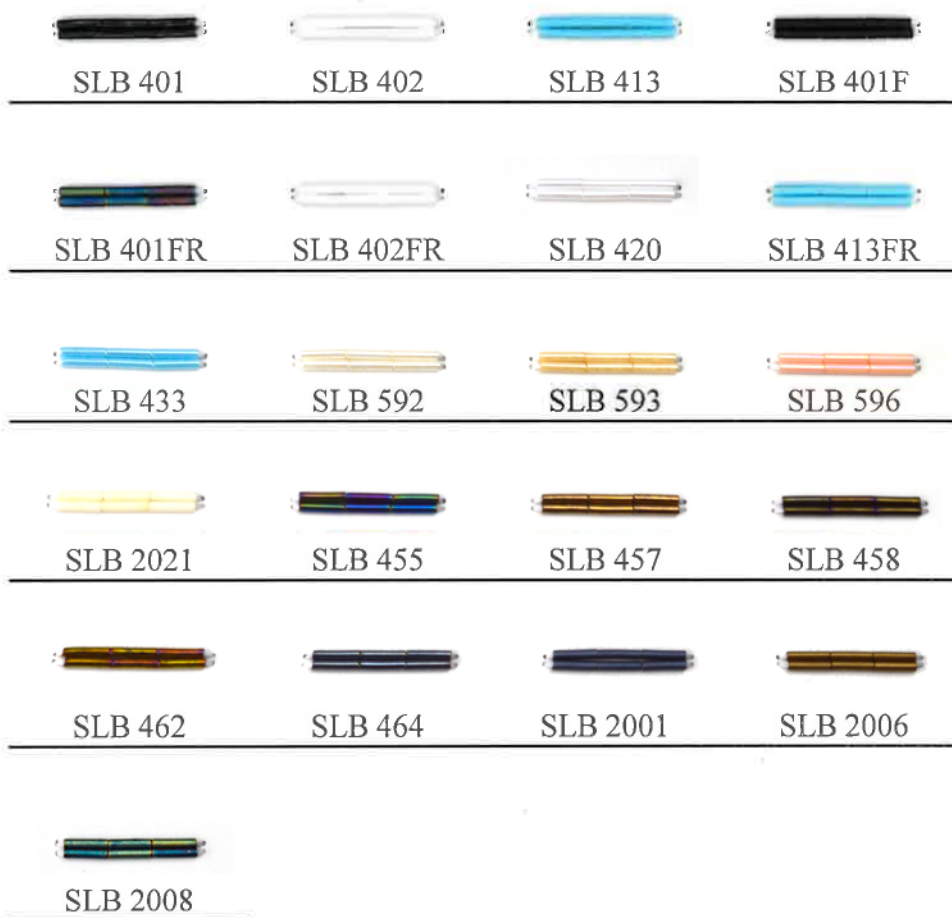

MIYUKI BEADS SAMPLE CARD

No. TE-52

GLASS BEADS

Slender Bugle (SLB)

Size

Colour

Slight deviations in colors and sizes are allowed.

GLASS BEADS

Rectangle Beads (RB)

4x9 mm

Slight Deviations in colors and sizes are allowed.
MADE IN JAPAN